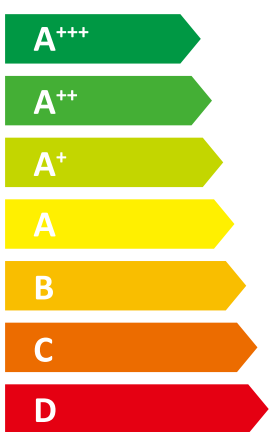

ENERG
енергия · ενεργεια

Y IJA
IE IA

GRUNDIG

GHP=-MM08
8509423600

55 °C

35 °C

A⁺⁺

A⁺⁺⁺

Icon of a house with sound waves: -- dB

Icon of a house with sound waves: **59 dB**

Icon of a house with sound waves: -- kW

Icon of a house with sound waves: **7** kW

Icon of a house with sound waves: 8 kW

Icon of a house with sound waves: -- kW

Icon of a house with sound waves: **8** kW

Icon of a house with sound waves: 8 kW

2019

811/2013